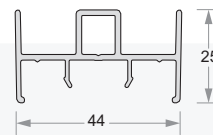

Low Threshold - 2 Track
Code-AL-EL-005

Low Threshold - 3 Track
Code-AL-EL-006

Rail Track
Code-AL-ELEG-001

Rail Track
Code-AL-ET-003

Mesh Adaptor
Code-AL-UN-010

Inline Sash Adaptor
Code-AL-EL-007

Lap Strip
Code-AL-UN-009

Low Threshold - Casement
Code-AL-UN-004

Inline Mesh Sash Adaptor
Code-AL-EL-008

3 Track Element Coupler
Code-AL-ET-011

3 Track Heavy Duty Coupler
Code-AL-EL-012

3 Track Element Coupler
Code-AL-EG-013

Duroplast[®]