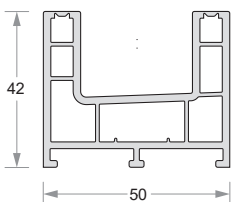

ELEGANT 50 SERIES

SLIDING PROFILES

Sliding 2 Track Frame
Code- DP50-EG-501-01