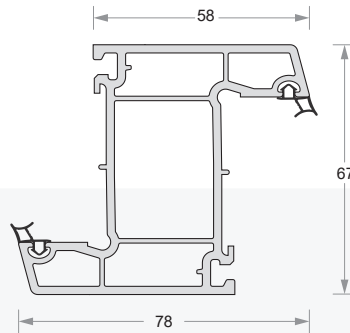

Casement 'Z'Mullion
Code- DP67-ET-758