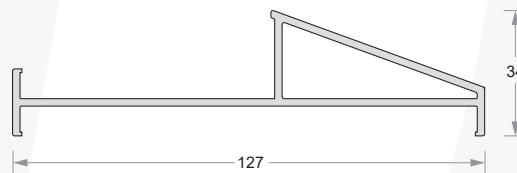

Coupler-122 To 67mm
Code- DP67-ET-770