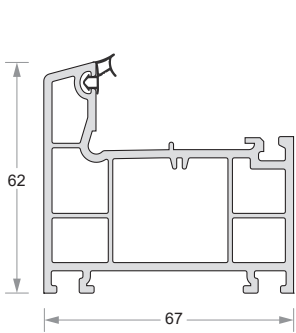

CASEMENT PROFILES

Duroplast®
uPVC Window & Door Systems

Casement Frame
Code- DP67-ET-751