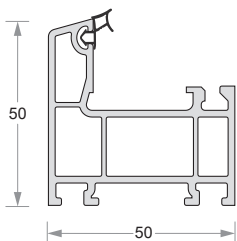

Sliding Window Interlock
Code- DP50-EG-509

Sliding Flexi Interlock
Code- DP50-EG-511

Inline Sash Adaptor
Code- DP50-EG-520

Glazing Bead (5mm)
Code- DP50-EG-514

CASEMENT PROFILES

Duroplast[®]
uPVC Window & Door Systems