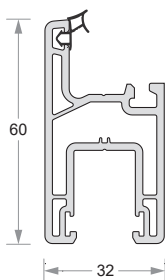

Sliding Window Sash
Code- DP50-EG-506