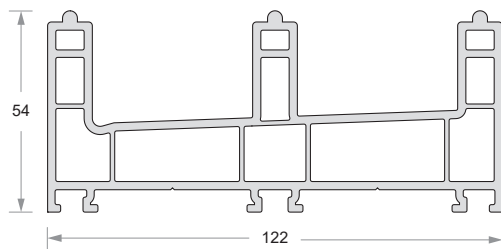

Sliding 3 Track Frame
Code- DP67-ET-703