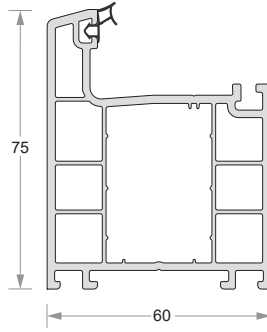

Glazing Bead (8mm)
Code- DP60-EL-661

Glazing Bead (20mm)
Code- DP60-EL-615

CASEMENT PROFILES

Duroplast[®]
uPVC Window & Door Systems

Casement Frame
Code- DP60-EL-651

Casement Frame - Large
Code- DP60-EL-652