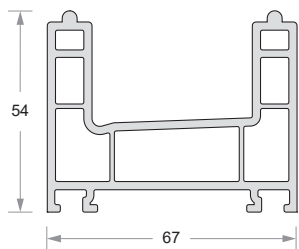

ELITE 67 SERIES

SLIDING PROFILES

Sliding 2 Track Frame
Code- DP67-ET-701