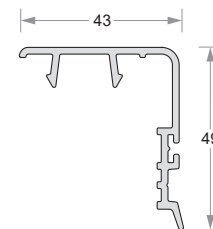

Sliding Door Interlock
Code- DP60-EL-611