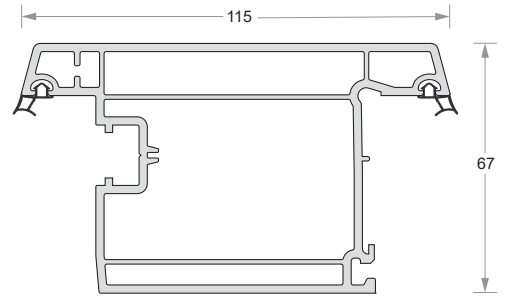

Glazing Bead (24mm)
Code- DP34-IN-360

Inline Sash Adaptor
Code- DP67-ET-720

CASEMENT PROFILES

Duroplast[®]
uPVC Window & Door Systems

Casement Frame
Code- DP67-ET-751

Casement Window Sash - Outward
Code- DP67-ET-753