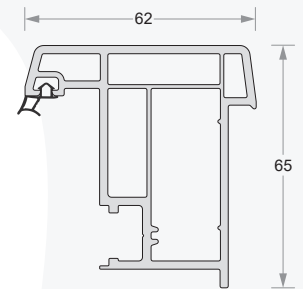

Casement Fly Mullion
Code- DP60-EL-659