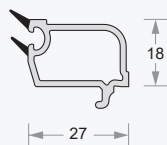

Glazing Bead (20mm)
Code- DP50-EG-560