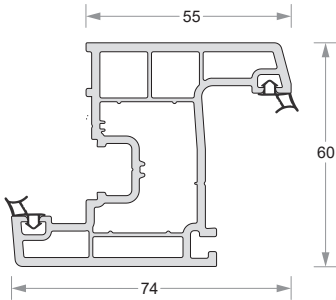

Casement Window Sash-Inward
Code- DP60-EL-654