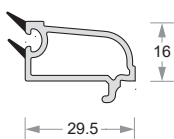

Glazing Bead (5mm)
Code- DP67-ET-714