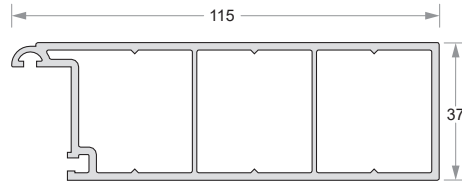

Round Bay Pole Adaptor
Code- DP-UN-330

Panel
Code- DP-UN-333

Georgian Bar
Code- DP-UN-335

Coupler-122 To 67mm
Code- DP67-ET-770

PREMIUM DOOR SERIES

MAIN PROFILES

Door Frame
Code- DPDF7758

Door Sash
Code- DPDS11537