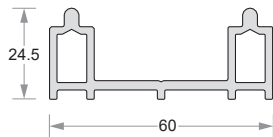

Low Threshold - 2 Track
Code-AL-EL-005

Low Threshold - 3 Track
Code-AL-EL-006

Rail Track
Code-AL-ELEG-001

Rail Track
Code-AL-ET-003

Mesh Adaptor
Code-AL-UN-010

Inline Sash Adaptor
Code-AL-EL-007

Lap Strip
Code-AL-UN-009