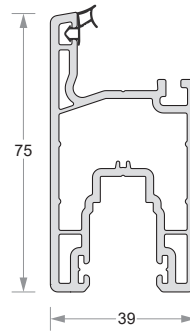

Sliding Fixed Frame
Code- DP60-EL-604

Sliding Fixed Frame With Mesh Rail
Code- DP60-EL-605

Sliding Sash Mullion / Casement Vent Sash
Code- DP60-EL-613

Sliding Mesh Sash
Code- DP60-EL-612

Sliding Window Sash
Code- DP60-EL-606