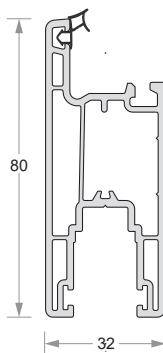

Sliding 3 Track Frame
Code- DP50-EG-503-01

Sliding 3 Track Frame
Code- DP50-EG-503-02

Sliding Mesh Sash
Code- DP50-EG-512

Sliding Window Sash
Code- DP50-EG-506

Sliding Flexi Sash
Code- DP50-EG-508

Sliding Sash Mullion
Code- DP50-EG-513