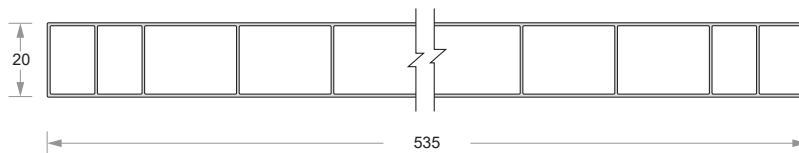

Single Panel
Code- DP-SS-535