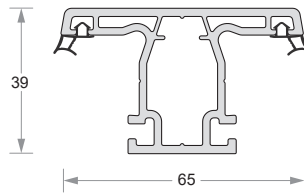

Casement Fly Mullion
Code- DP50-EG-559

Glazing Bead (5mm)
Code- DP50-EG-560

Glazing Bead (20mm)
Code- DP34-IN-360

VENT 39 SERIES

MAIN PROFILES

Casement Vent Frame
Code- DP39-VL-301

Sliding Sash Mullion / Casement Vent Sash
Code- DP60-EL-613

Glazing Bead (5mm)
Code- DP60-EL-614

Louver Clip
Code- DP39-VL-305

Louver Clip-Right Punched
Code- DP39-VL-306

Louver Clip-Left Punched
Code- DP39-VL-307

Louver Blade
Code- DP39-VL-310

INDIANA SERIES

MAIN PROFILES