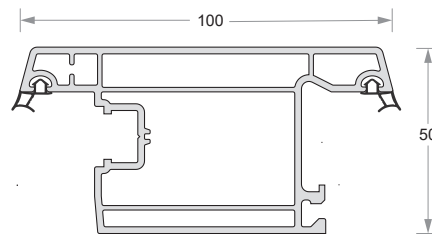

Casement Door Sash - Outward
Code- DP50-EG-555