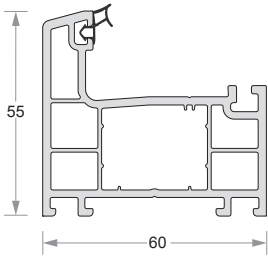

Glazing Bead (8mm)
Code- DP60-EL-661

Glazing Bead (20mm)
Code- DP60-EL-615

CASEMENT PROFILES

Duroplast[®]
uPVC Window & Door Systems

Casement Frame
Code- DP60-EL-651

Casement Frame - Large
Code- DP60-EL-652