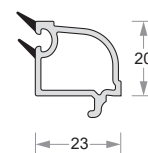

Sliding Door Interlock
Code- DP67-ET-711

Sliding Sash Mullion
Code- DP67-ET-713

Glazing Bead (5mm)
Code- DP67-ET-714

Glazing Bead (8mm)
Code- DP50-EG-560

Glazing Bead (12mm)
Code- DP67-ET-761

Glazing Bead (20mm)
Code- DP50-EG-514