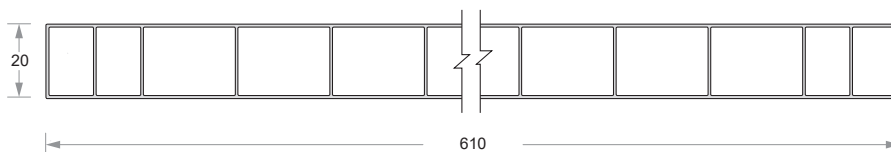

Single Panel
Code- DP-SS-610