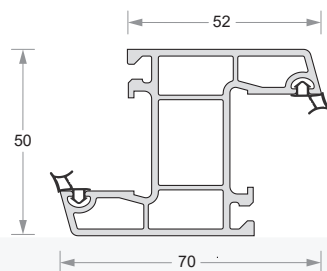

Casement Frame
Code- DP50-EG-551

Casement Window Sash - Outward
Code- DP50-EG-553

Casement Door Sash - Outward
Code- DP50-EG-555

Casement Transom/Mullion
Code- DP50-EG-557

Casement "Z" Mullion
Code- DP50-EG-558