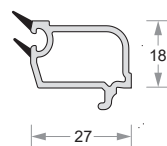

Glazing Bead (8mm)
Code- DP50-EG-560