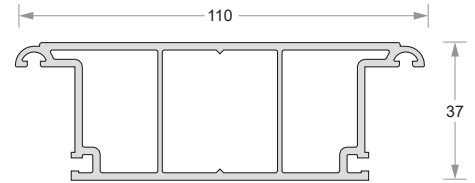

Round Bay Pole Adaptor
Code- DP-UN-330

Panel
Code- DP-UN-333

Georgian Bar
Code- DP-UN-335

Coupler-122 To 67mm
Code- DP67-ET-770

PREMIUM DOOR SERIES

MAIN PROFILES

Door Frame
Code- DPDF7758

Door Sash
Code- DPDS11537