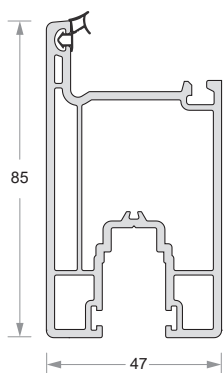

Sliding Door Sash
Code- DP67-ET-708