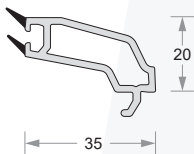

Casement 'Z' Mullion
Code- DP60-EL-658

Casement Fly Mullion
Code- DP60-EL-659

Glazing Bead (5mm)
Code- DP60-EL-660

Glazing Bead (20mm)
Code- DP60-EL-614

Glazing Bead (24mm)
Code- DP60-EL-661

Glazing Bead (36mm)
Code- DP60-EL-615