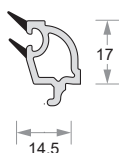

Sliding Door Interlock
Code- DP67-ET-711

Sliding Sash Mullion
Code- DP67-ET-713

Glazing Bead (5mm)
Code- DP67-ET-714

Glazing Bead (8mm)
Code- DP50-EG-560

Glazing Bead (12mm)
Code- DP67-ET-761

Glazing Bead (20mm)
Code- DP50-EG-514