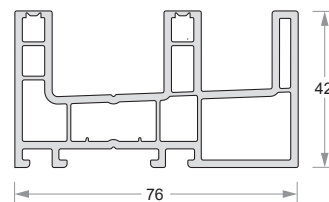

Glazing Bead (36mm)
Code- DP34-IN-360

ELEGANT 50 SERIES

SLIDING PROFILES

Sliding 2 Track Frame
Code- DP50-EG-501-01

Sliding 2 Track Frame
Code- DP50-EG-501-02

Sliding 2 Track Frame With Mesh Rail
Code- DP50-EG-502