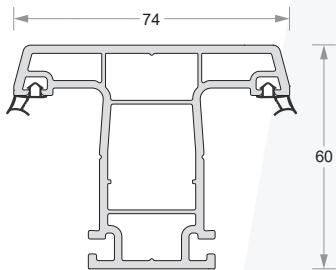

Casement Window Sash-Outward
Code- DP60-EL-653

Casement Window Sash-Inward
Code- DP60-EL-654

Casement Door Sash-Outward
Code- DP60-EL-655

Casement Door Sash-Inward
Code- DP60-EL-656

Casement Transom / Mullion
Code- DP60-EL-657