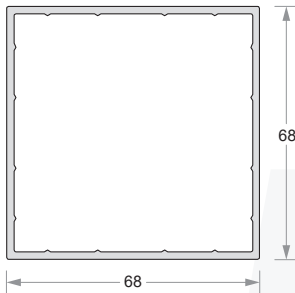

Square Bay Pole
Code- DP-UN-328