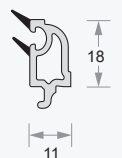

Casement Twin Villa Mesh Sash
Code- DP67-ET-776

Glazing Bead (5mm)
Code- DP67-ET-760

Glazing Bead (18mm)
Code- DP67-ET-714

Glazing Bead (20mm)
Code- DP50-EG-560

Glazing Bead (24mm)
Code- DP67-ET-761

Glazing Bead (30mm)
Code- DP50-EG-514