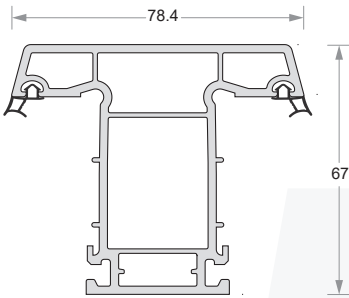

CASEMENT PROFILES

Duroplast®
uPVC Window & Door Systems

Casement Fly Mullion
Code- DP67-ET-759

Casement Twin Villa Mesh Sash
Code- DP67-ET-776