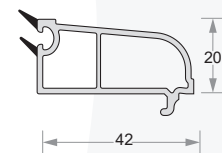

Casement Twin Villa Mesh Sash
Code- DP67-ET-776

Glazing Bead (5mm)
Code- DP67-ET-760

Glazing Bead (18mm)
Code- DP67-ET-714

Glazing Bead (20mm)
Code- DP50-EG-560

Glazing Bead (24mm)
Code- DP67-ET-761

Glazing Bead (30mm)
Code- DP50-EG-514