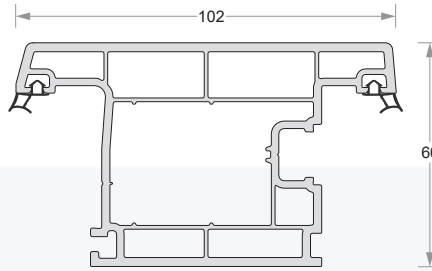

Casement Door Sash-Outward
Code- DP60-EL-655