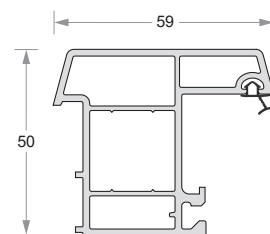

Casement Frame
Code- DP50-EG-551

Casement Window Sash - Outward
Code- DP50-EG-553

Casement Door Sash - Outward
Code- DP50-EG-555

Casement Transom/Mullion
Code- DP50-EG-557

Casement "Z" Mullion
Code- DP50-EG-558