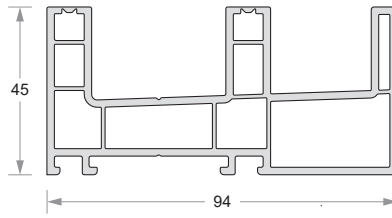

Duroplast[®]

uPVC Window & Door Systems

**PROFILE
CATALOGUE**

ELIXIR 60 SERIES

SLIDING PROFILES

Sliding 2 Track Frame
Code- DP60-EL-601

Sliding 2 Track Frame With Mesh Rail
Code- DP60-EL-602

Sliding 3 Track Frame
Code- DP60-EL-603