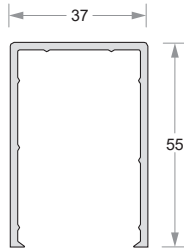

AUXILIARY SERIES

Duroplast®
uPVC Window & Door Systems

Static Hurricane Bar
Code- DP-UN-325