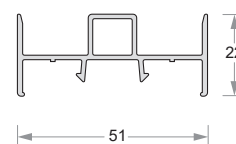

Inline Sash Adaptor
Code- DP67-ET-720