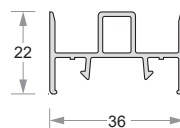

Inline Sash Adaptor
Code- DP50-EG-520