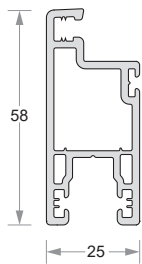

Sliding Mesh Sash
Code- DP60-EL-612