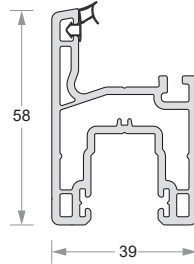

Sliding Fixed Frame
Code- DP60-EL-604

Sliding Fixed Frame With Mesh Rail
Code- DP60-EL-605

Sliding Sash Mullion / Casement Vent Sash
Code- DP60-EL-613

Sliding Mesh Sash
Code- DP60-EL-612

Sliding Window Sash
Code- DP60-EL-606