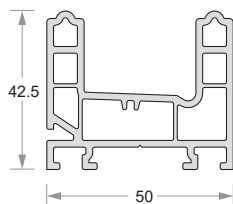

Sliding 2 Track Frame
Code- DP50-EG-501-02