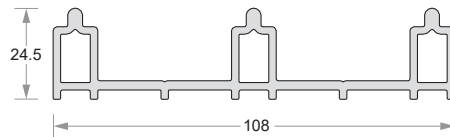

Low Threshold - 2 Track
Code-AL-EL-005

Low Threshold - 3 Track
Code-AL-EL-006

Rail Track
Code-AL-ELEG-001

Rail Track
Code-AL-ET-003

Mesh Adaptor
Code-AL-UN-010

Inline Sash Adaptor
Code-AL-EL-007

Lap Strip
Code-AL-UN-009