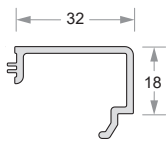

Casement Fly Mullion
Code- DP50-EG-559

Glazing Bead (5mm)
Code- DP50-EG-560

Glazing Bead (20mm)
Code- DP34-IN-360

VENT 39 SERIES

MAIN PROFILES

Casement Vent Frame
Code- DP39-VL-301

Sliding Sash Mullion / Casement Vent Sash
Code- DP60-EL-613

Glazing Bead (5mm)
Code- DP60-EL-614

Louver Clip
Code- DP39-VL-305

Louver Clip-Right Punched
Code- DP39-VL-306

Louver Clip-Left Punched
Code- DP39-VL-307

Louver Blade
Code- DP39-VL-310

INDIANA SERIES

MAIN PROFILES