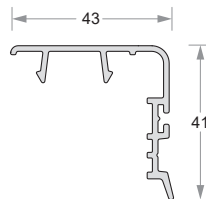

Sliding Flexi Interlock
Code- DP60-EL-610