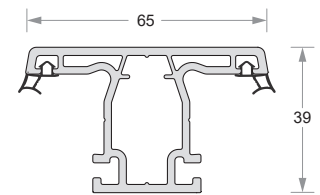

ELIXIR 60 SERIES

SLIDING PROFILES