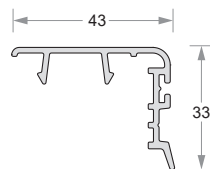

Sliding Window Interlock
Code- DP60-EL-609