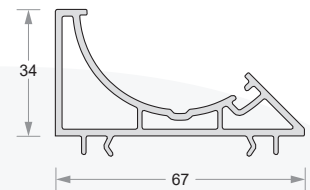

AUXILIARY SERIES

Duroplast[®]
uPVC Window & Door Systems

Static Hurricane Bar
Code- DP-UN-325

Round Coupler
Code- DP-UN-326

Clip Coupler
Code- DP-UN-327

Square Bay Pole
Code- DP-UN-328

Round Bay Pole
Code- DP-UN-329