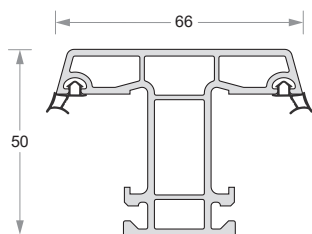

Casement Transom/Mullion
Code- DP50-EG-557