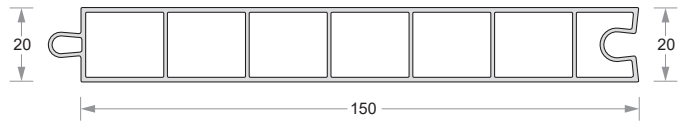

Panel
Code- DP-UN-333