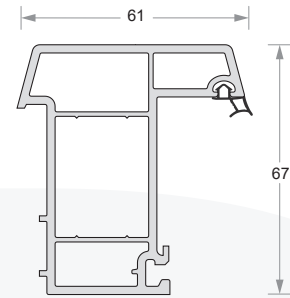

Casement Fly Mullion
Code- DP67-ET-759