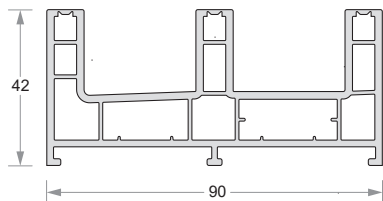

Glazing Bead (36mm)
Code- DP34-IN-360

ELEGANT 50 SERIES

SLIDING PROFILES

Sliding 2 Track Frame
Code- DP50-EG-501-01

Sliding 2 Track Frame
Code- DP50-EG-501-02

Sliding 2 Track Frame With Mesh Rail
Code- DP50-EG-502