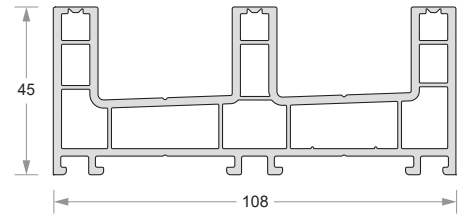

Duroplast[®]

uPVC Window & Door Systems

**PROFILE
CATALOGUE**

ELIXIR 60 SERIES

SLIDING PROFILES

Sliding 2 Track Frame
Code- DP60-EL-601

Sliding 2 Track Frame With Mesh Rail
Code- DP60-EL-602

Sliding 3 Track Frame
Code- DP60-EL-603