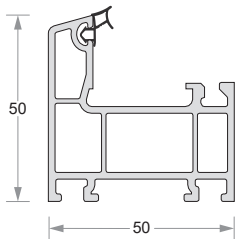

Casement Fly Mullion
Code- DP50-EG-559

Glazing Bead (5mm)
Code- DP50-EG-560

Glazing Bead (20mm)
Code- DP34-IN-360

VENT 39 SERIES

MAIN PROFILES

Casement Vent Frame
Code- DP39-VL-301

Sliding Sash Mullion / Casement Vent Sash
Code- DP60-EL-613

Glazing Bead (5mm)
Code- DP60-EL-614

Louver Clip
Code- DP39-VL-305

Louver Clip-Right Punched
Code- DP39-VL-306

Louver Clip-Left Punched
Code- DP39-VL-307

Louver Blade
Code- DP39-VL-310

INDIANA SERIES

MAIN PROFILES