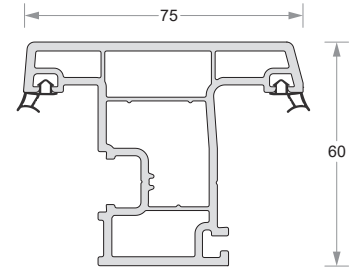

Glazing Bead (8mm)
Code- DP60-EL-661

Glazing Bead (20mm)
Code- DP60-EL-615

CASEMENT PROFILES

Duroplast[®]
uPVC Window & Door Systems

Casement Frame
Code- DP60-EL-651

Casement Frame - Large
Code- DP60-EL-652