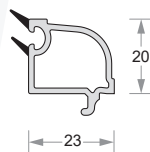

Casement Twin Villa Mesh Sash
Code- DP67-ET-776

Glazing Bead (5mm)
Code- DP67-ET-760

Glazing Bead (18mm)
Code- DP67-ET-714

Glazing Bead (20mm)
Code- DP50-EG-560

Glazing Bead (24mm)
Code- DP67-ET-761

Glazing Bead (30mm)
Code- DP50-EG-514