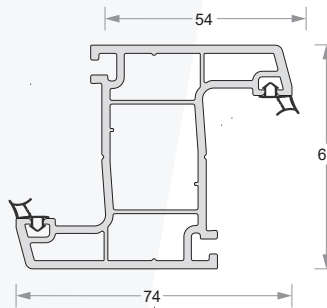

Casement Window Sash-Outward
Code- DP60-EL-653

Casement Window Sash-Inward
Code- DP60-EL-654

Casement Door Sash-Outward
Code- DP60-EL-655

Casement Door Sash-Inward
Code- DP60-EL-656

Casement Transom / Mullion
Code- DP60-EL-657