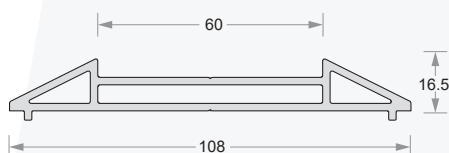

3 Track Heavy Duty Coupler
Code-AL-EL-012