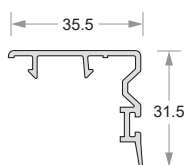

Sliding 3 Track Frame
Code- DP50-EG-503-01

Sliding 3 Track Frame
Code- DP50-EG-503-02

Sliding Mesh Sash
Code- DP50-EG-512

Sliding Window Sash
Code- DP50-EG-506

Sliding Flexi Sash
Code- DP50-EG-508

Sliding Sash Mullion
Code- DP50-EG-513