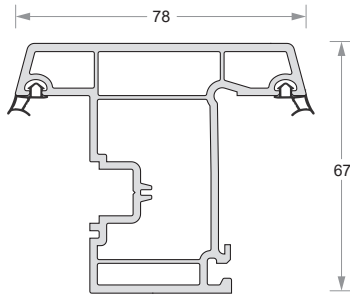

Glazing Bead (24mm)
Code- DP34-IN-360

Inline Sash Adaptor
Code- DP67-ET-720

CASEMENT PROFILES

Duroplast[®]
uPVC Window & Door Systems

Casement Frame
Code- DP67-ET-751

Casement Window Sash - Outward
Code- DP67-ET-753