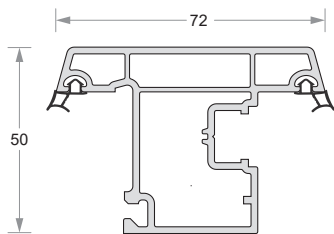

Casement Window Sash - Outward
Code- DP50-EG-553