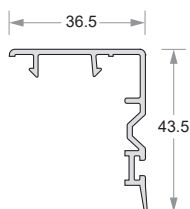

Sliding Flexi Interlock
Code- DP50-EG-511