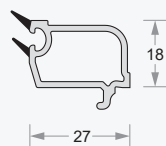

Glazing Bead (5mm)
Code- DP50-EG-560