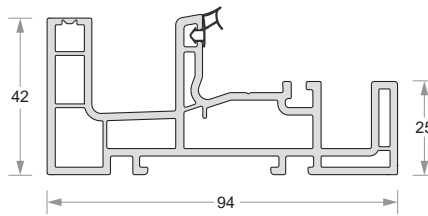

Sliding Fixed Frame With Mesh Rail
Code- DP60-EL-605