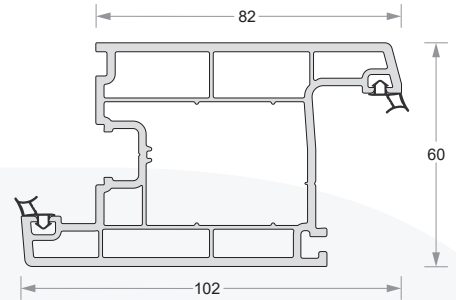

Casement Door Sash-Inward
Code- DP60-EL-656