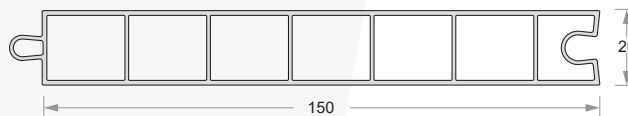

Panel
Code- DP-UN-333