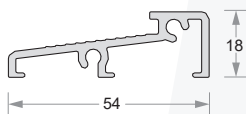

Low Threshold - 2 Track
Code-AL-EL-005

Low Threshold - 3 Track
Code-AL-EL-006

Rail Track
Code-AL-ELEG-001

Rail Track
Code-AL-ET-003

Mesh Adaptor
Code-AL-UN-010

Inline Sash Adaptor
Code-AL-EL-007

Lap Strip
Code-AL-UN-009

Low Threshold - Casement
Code-AL-UN-004

Inline Mesh Sash Adaptor
Code-AL-EL-008

3 Track Element Coupler
Code-AL-ET-011

3 Track Heavy Duty Coupler
Code-AL-EL-012

3 Track Element Coupler
Code-AL-EG-013

Duroplast[®]