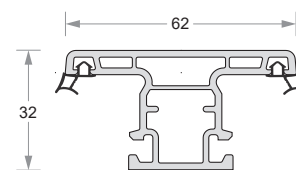

Sliding 3 Track Frame
Code- DP50-EG-503-01

Sliding 3 Track Frame
Code- DP50-EG-503-02

Sliding Mesh Sash
Code- DP50-EG-512

Sliding Window Sash
Code- DP50-EG-506

Sliding Flexi Sash
Code- DP50-EG-508

Sliding Sash Mullion
Code- DP50-EG-513