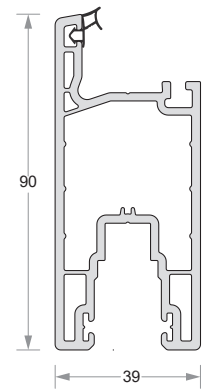

Sliding Sash Mullion / Casement Vent Sash
Code- DP60-EL-613

Sliding Door Sash
Code- DP60-EL-608