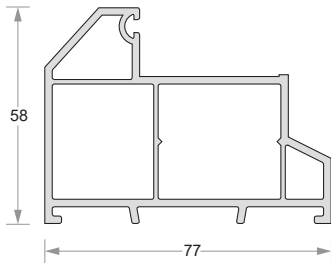

Round Bay Pole Adaptor
Code- DP-UN-330

Panel
Code- DP-UN-333

Georgian Bar
Code- DP-UN-335

Coupler-122 To 67mm
Code- DP67-ET-770

PREMIUM DOOR SERIES

MAIN PROFILES

Door Frame
Code- DPDF7758

Door Sash
Code- DPDS11537