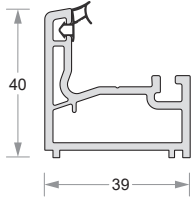

Casement Fly Mullion
Code- DP50-EG-559

Glazing Bead (5mm)
Code- DP50-EG-560

Glazing Bead (20mm)
Code- DP34-IN-360

VENT 39 SERIES

MAIN PROFILES

Casement Vent Frame
Code- DP39-VL-301

Sliding Sash Mullion / Casement Vent Sash
Code- DP60-EL-613

Glazing Bead (5mm)
Code- DP60-EL-614

Louver Clip
Code- DP39-VL-305

Louver Clip-Right Punched
Code- DP39-VL-306

Louver Clip-Left Punched
Code- DP39-VL-307

Louver Blade
Code- DP39-VL-310

INDIANA SERIES

MAIN PROFILES