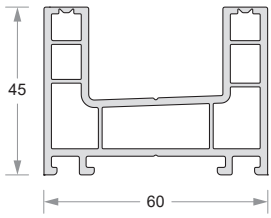

Duroplast[®]

uPVC Window & Door Systems

**PROFILE
CATALOGUE**

ELIXIR 60 SERIES

SLIDING PROFILES

Sliding 2 Track Frame
Code- DP60-EL-601

Sliding 2 Track Frame With Mesh Rail
Code- DP60-EL-602

Sliding 3 Track Frame
Code- DP60-EL-603