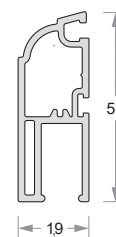

Sliding Mesh Sash
Code- DP50-EG-512