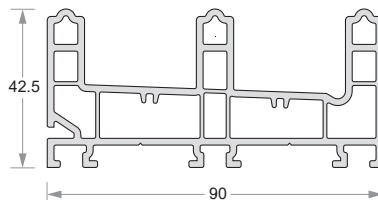

Sliding 3 Track Frame
Code- DP50-EG-503-02