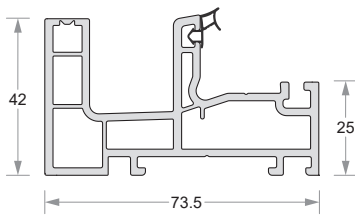

Duroplast[®]

uPVC Window & Door Systems

**PROFILE
CATALOGUE**

ELIXIR 60 SERIES

SLIDING PROFILES

Sliding 2 Track Frame
Code- DP60-EL-601

Sliding 2 Track Frame With Mesh Rail
Code- DP60-EL-602

Sliding 3 Track Frame
Code- DP60-EL-603